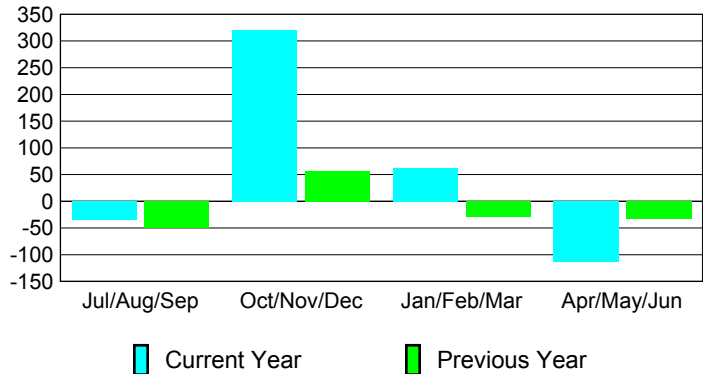

**Membership Results
2009-2010**

**Membership
2008-2009**

Month	Net Memb Goal	Actual New Memb	Actual Dropped Memb	Gain/Loss of Memb	Gain/Loss of Memb
Jul/Aug/Sep	30	196	-230	-34	-49
Oct/Nov/Dec	40	422	-102	320	57
Jan/Feb/Mar	50	208	-146	62	-30
Apr/May/June	80	186	-300	-114	-32
Totals	200	1012	-778	234	-54

Membership Results 2009-2010

Goal, New, Dropped, Gain/Loss

Comparison of Membership Gain/Loss

Current Year Compared to the Previous Year

Gender Comparison 2009-2010