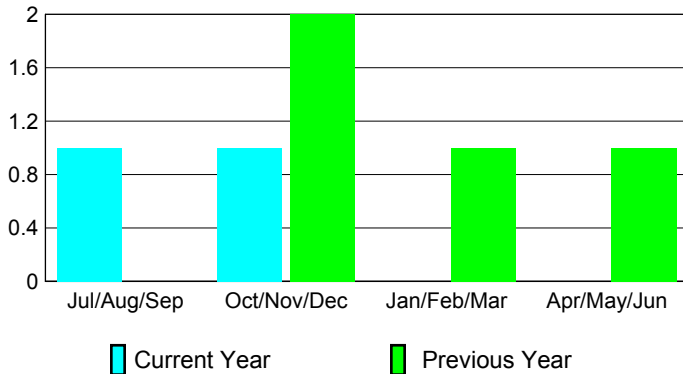

2009-2010 GMT Quarterly Report for District (or Undistricted) **District 354 F**

GMT: YOUN-TONG CHUNG

Location: REPUBLIC OF KOREA

GMT CA: 5

CLUBS

**Club Results
2009-2010**

**Clubs
2008-2009**

Month	New Club Goal	Actual New Clubs	Actual Dropped Clubs	Gain/Loss of Clubs	Gain/Loss of Clubs
Jul/Aug/Sep	1	1	0	1	0
Oct/Nov/Dec	1	1	0	1	2
Jan/Feb/Mar	1	0	0	0	1
Apr/May/June	2	0	0	0	1
Totals	5	2	0	2	4

Club Results 2009-2010

Goal, New, Dropped, Gain/Loss

Comparison of Club Gain/Loss

Current Year Compared to the Previous Year

YTD Status Quo Clubs 2009-2010

Status Quo Clubs Compared to Status Quo Members

MEMBERSHIP