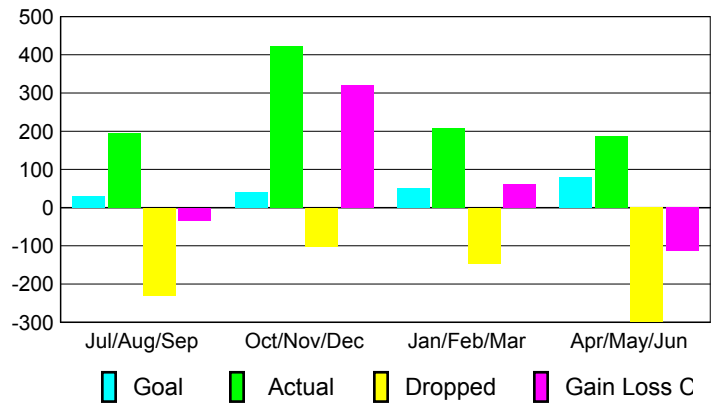

Membership Results 2009-2010

Goal, New, Dropped, Gain/Loss