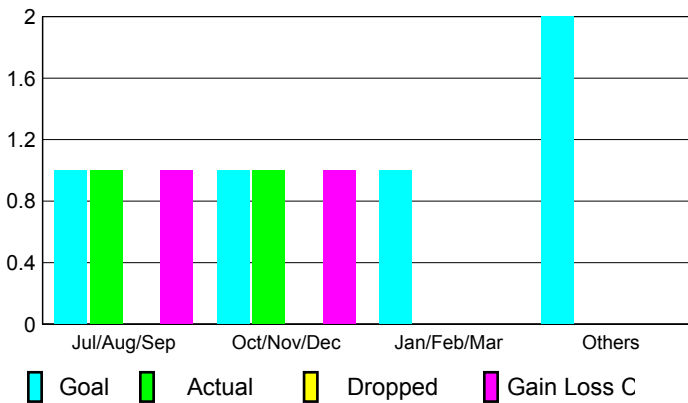

2009-2010 GMT Quarterly Report for District (or Undistricted) **District 354 F**

GMT: YOUN-TONG CHUNG

Location: REPUBLIC OF KOREA

GMT CA: 5

CLUBS

**Club Results
2009-2010**

**Clubs
2008-2009**

Month	New Club Goal	Actual New Clubs	Actual Dropped Clubs	Gain/Loss of Clubs	Gain/Loss of Clubs
Jul/Aug/Sep	1	1	0	1	0
Oct/Nov/Dec	1	1	0	1	2
Jan/Feb/Mar	1	0	0	0	1
Apr/May/June	2	0	0	0	1
Totals	5	2	0	2	4

Club Results 2009-2010

Goal, New, Dropped, Gain/Loss

Comparison of Club Gain/Loss

Current Year Compared to the Previous Year

YTD Status Quo Clubs 2009-2010

Status Quo Clubs Compared to Status Quo Members

MEMBERSHIP

**Membership Results
2009-2010**

**Membership
2008-2009**

Month	Net Memb Goal	Actual New Memb	Actual Dropped Memb	Gain/Loss of Memb	Gain/Loss of Memb
Jul/Aug/Sep	30	196	-230	-34	-49
Oct/Nov/Dec	40	422	-102	320	57
Jan/Feb/Mar	50	208	-146	62	-30
Apr/May/June	80	186	-300	-114	-32
Totals	200	1012	-778	234	-54